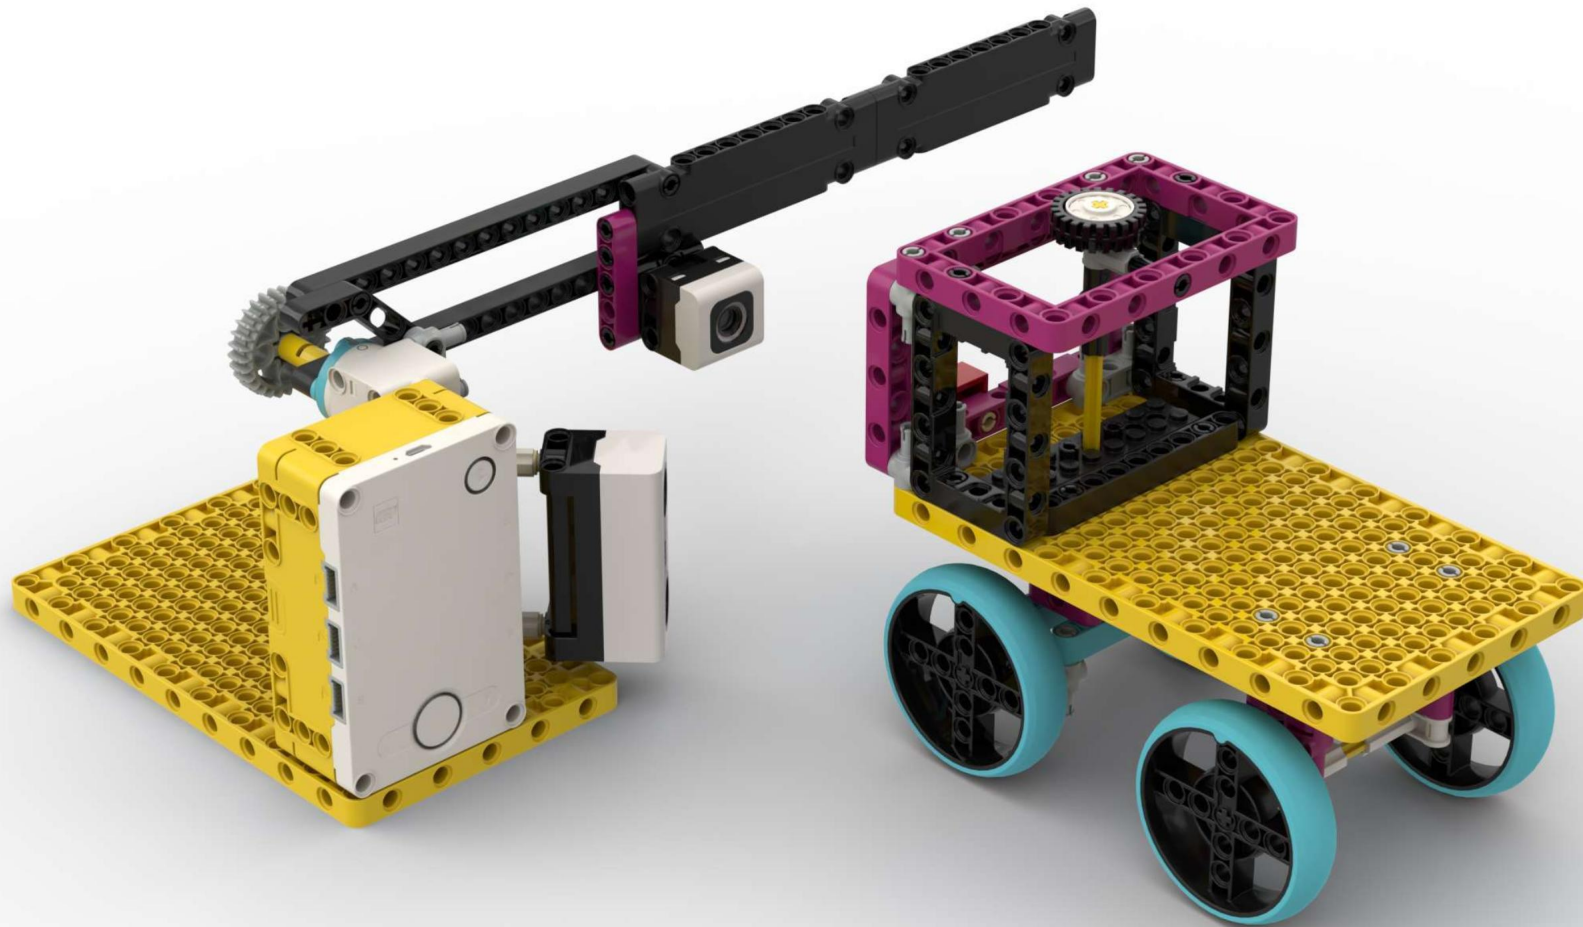

Barrier Gate

Kabod Brick