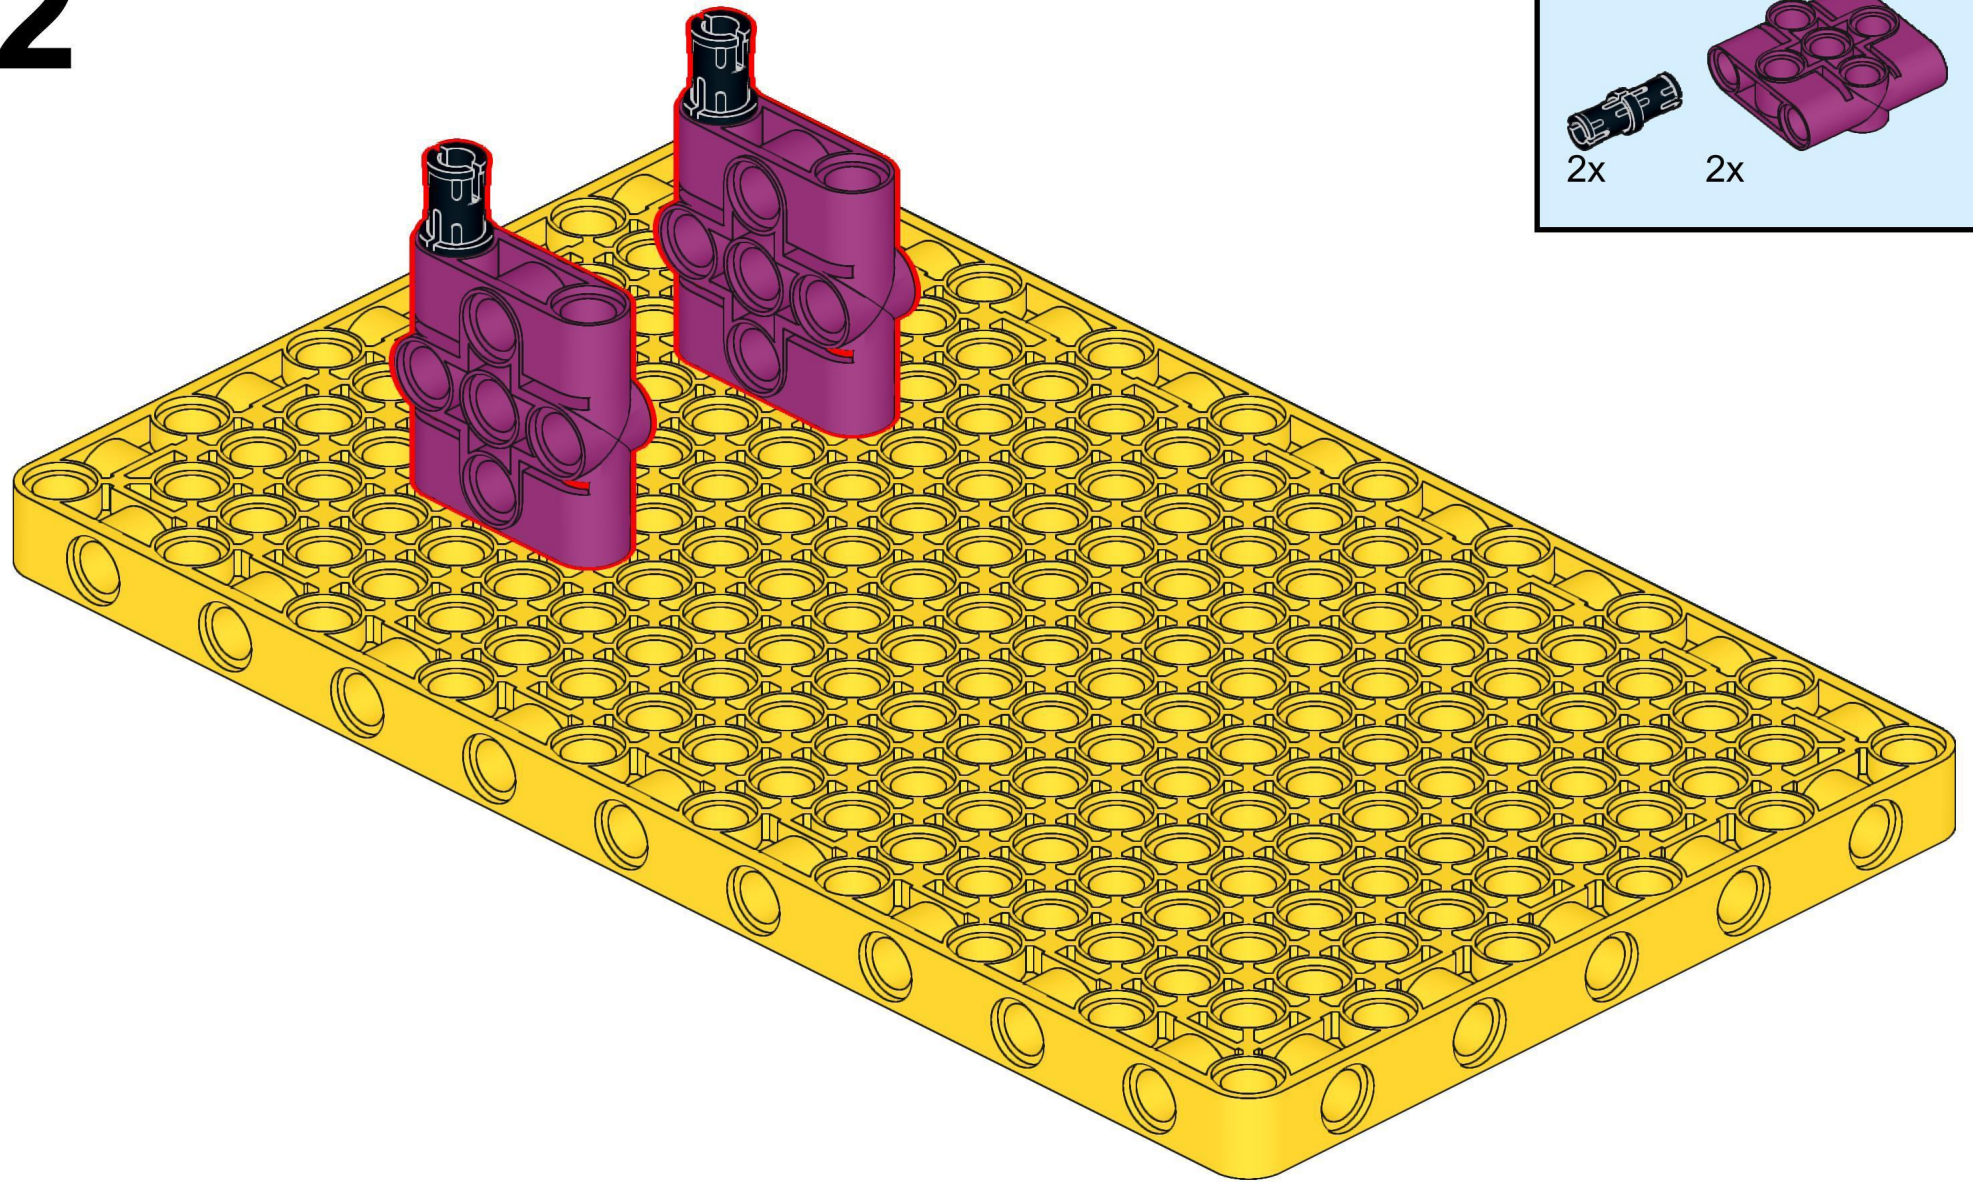

Barrier Gate

Kabod Brick

1

2

3

4

5

6

E go shortest path to position 355

0 degree is not enough to down the barrier gate

forever

turn on [LED]

wait until A is closer than 15 cm ?

play beep 84 for 0.2 seconds

play beep 84 for 0.2 seconds

repeat 5